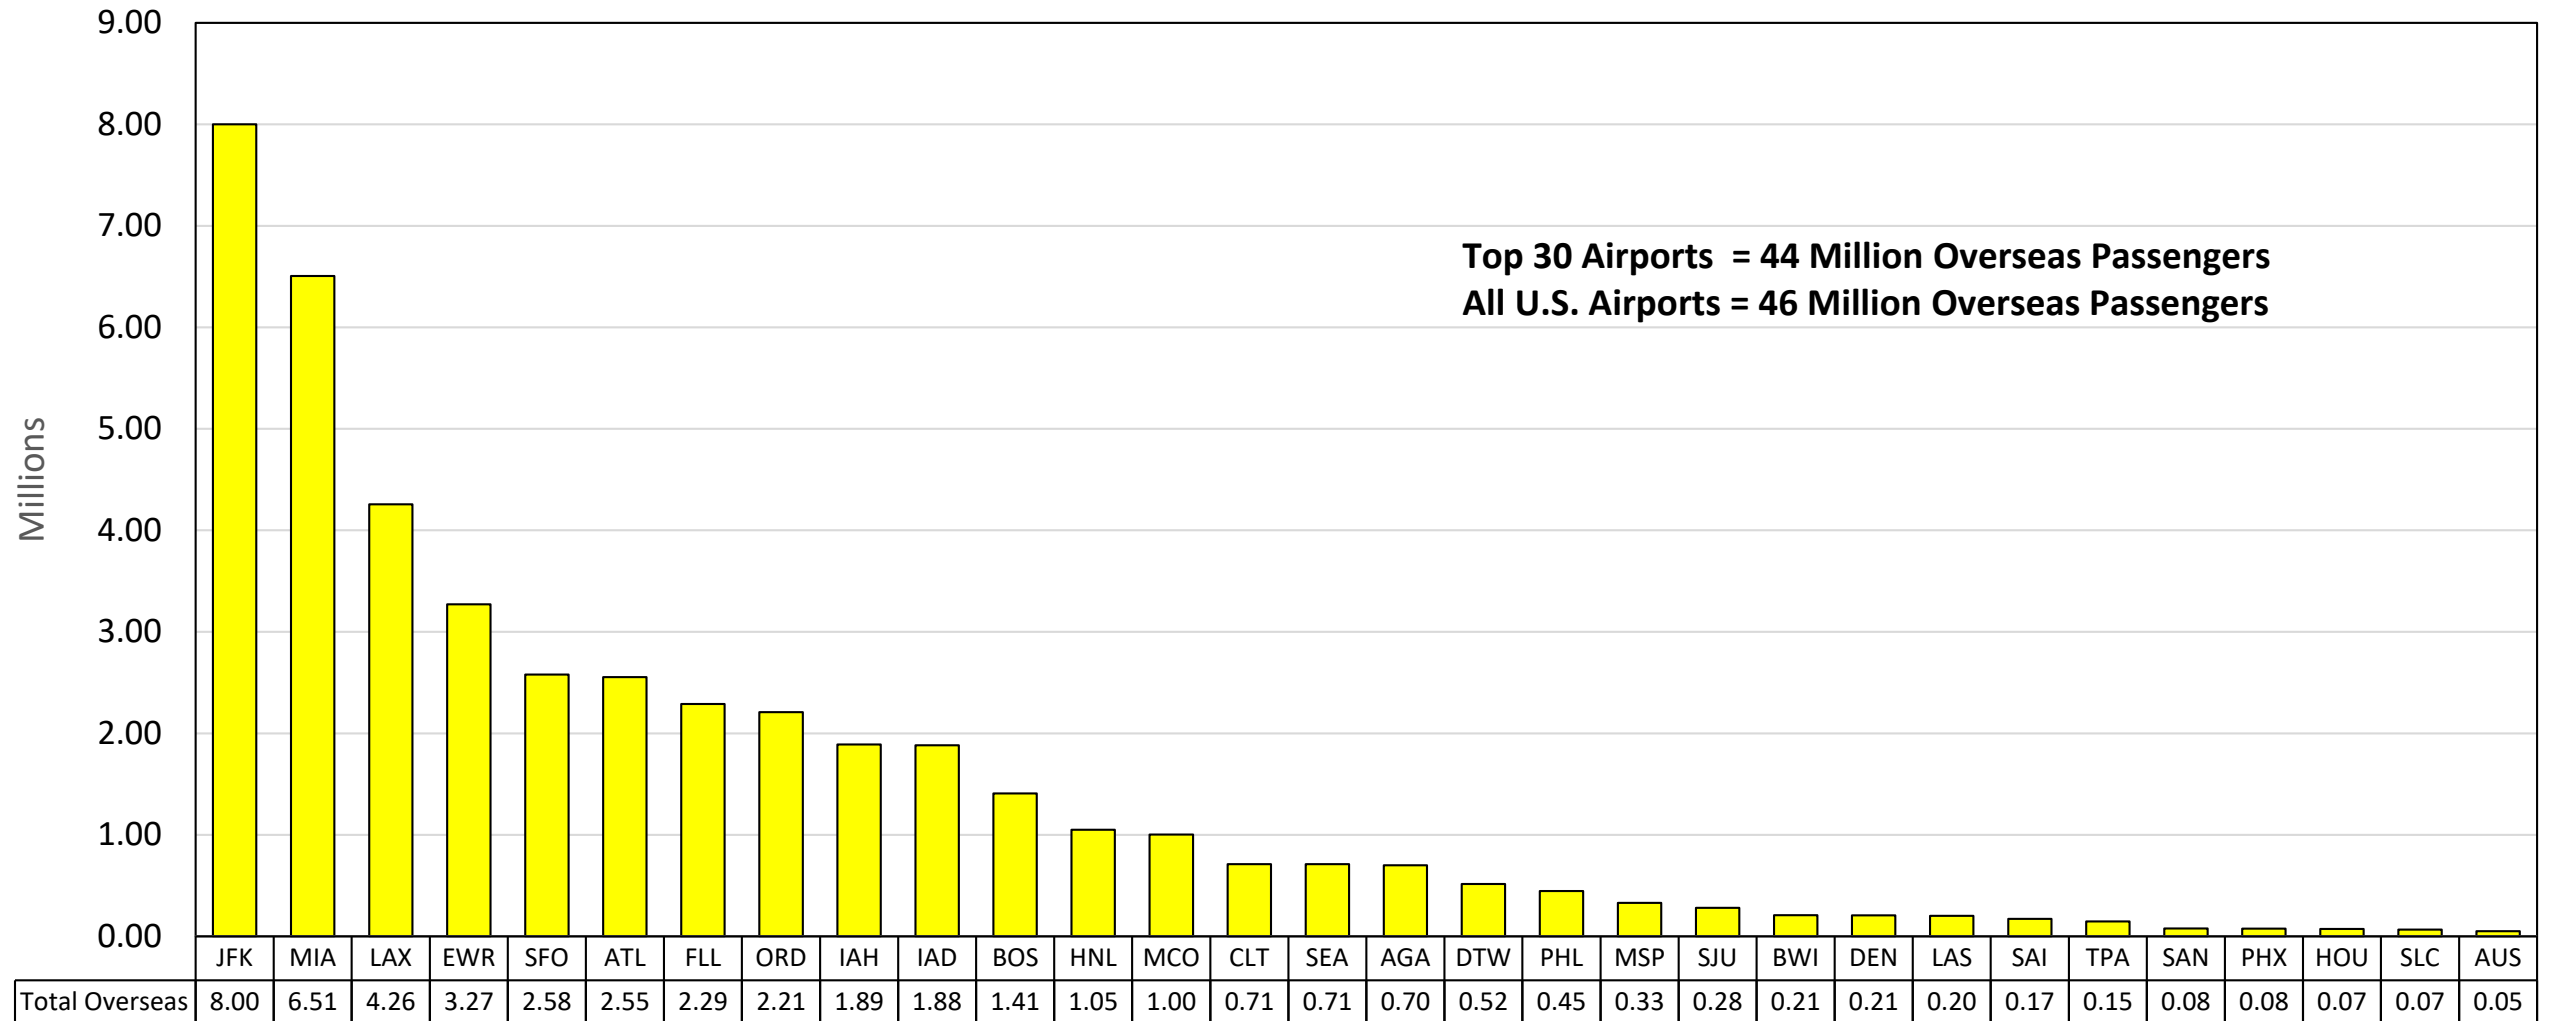

Top 30 U.S. Airports

2020 Total Overseas Passengers Arriving/Departing the U.S.

Source: APIS/I-92 U.S. International Flights (embark/debark passengers) [I-92 INTERNATIONAL AIR PASSENGER TRAFFIC MONITOR](#)