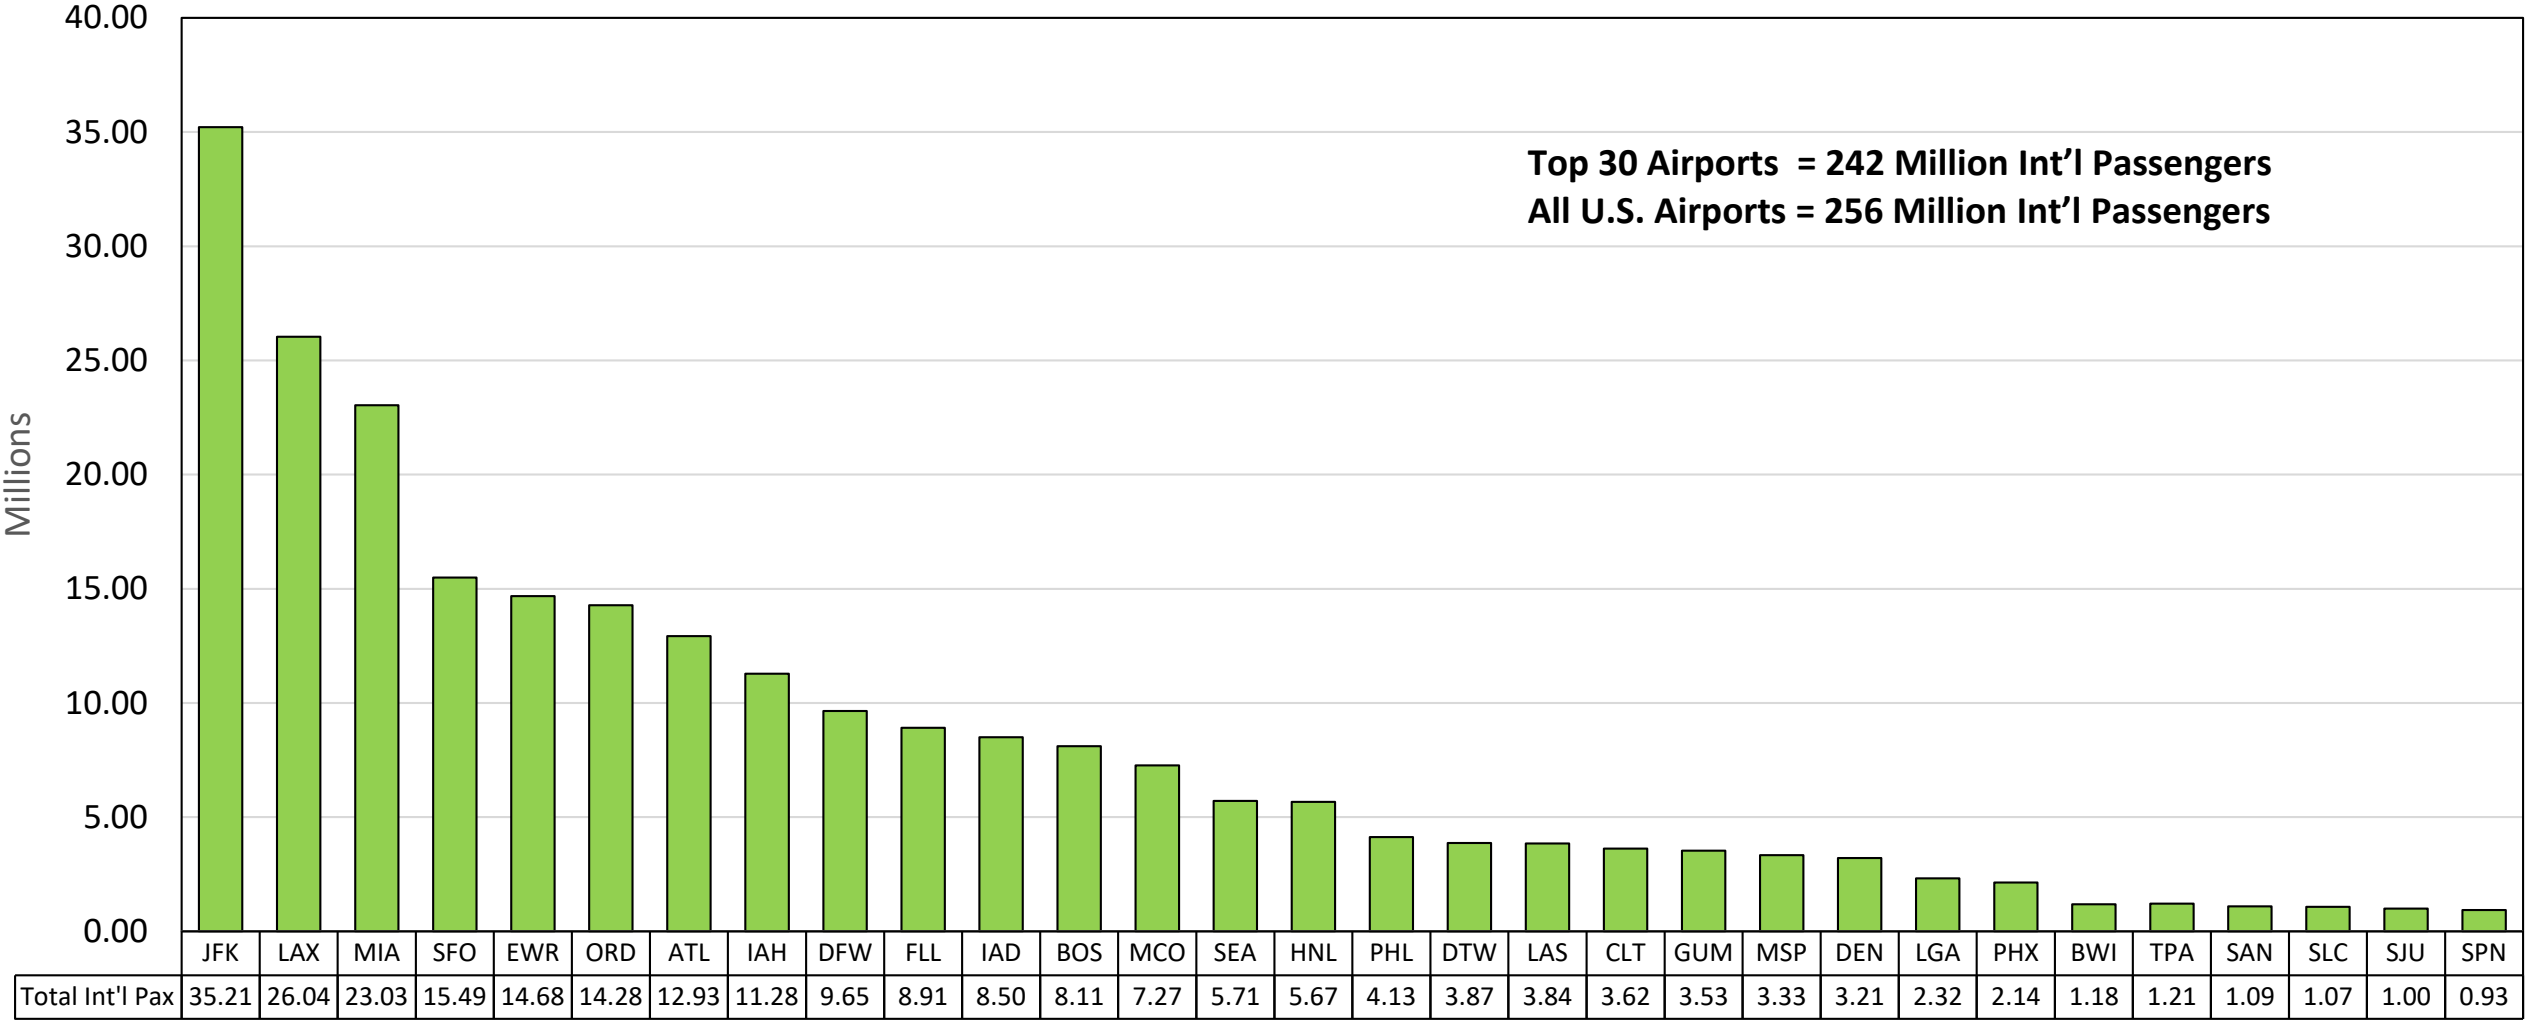

## 2019 Total International Passengers Arriving/Departing the U.S.

Source: APIS/I-92 U.S. International Flights (embark/debark passengers) [I-92 INTERNATIONAL AIR PASSENGER TRAFFIC MONITOR](#)