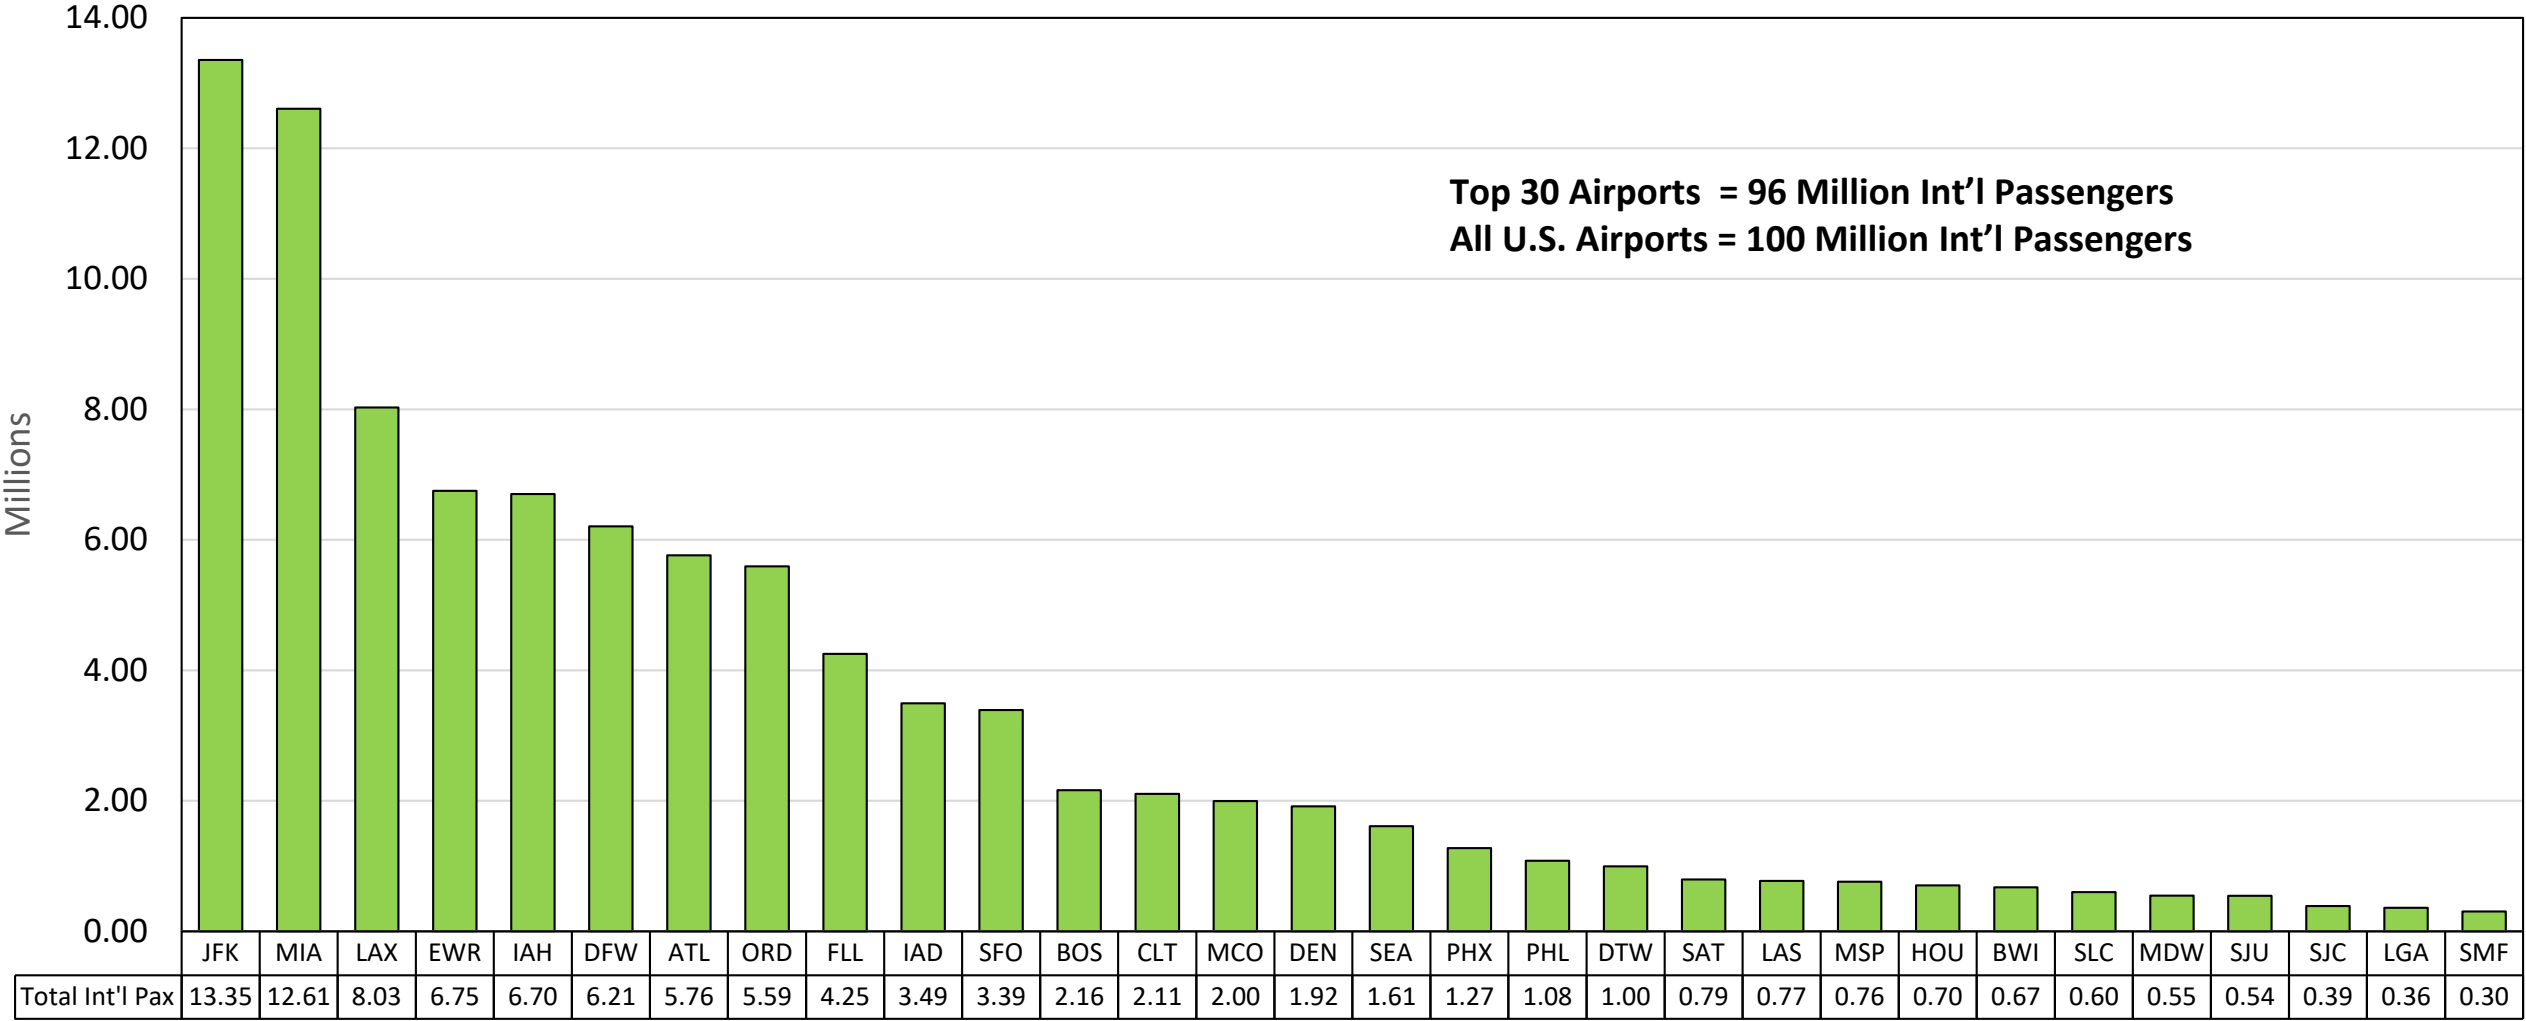

Top 30 U.S. Airports

2021 Total International Passengers Arriving/Departing the U.S.

Source: APIS/I-92 U.S. International Flights (embark/debark passengers) [I-92 INTERNATIONAL AIR PASSENGER TRAFFIC MONITOR](#)