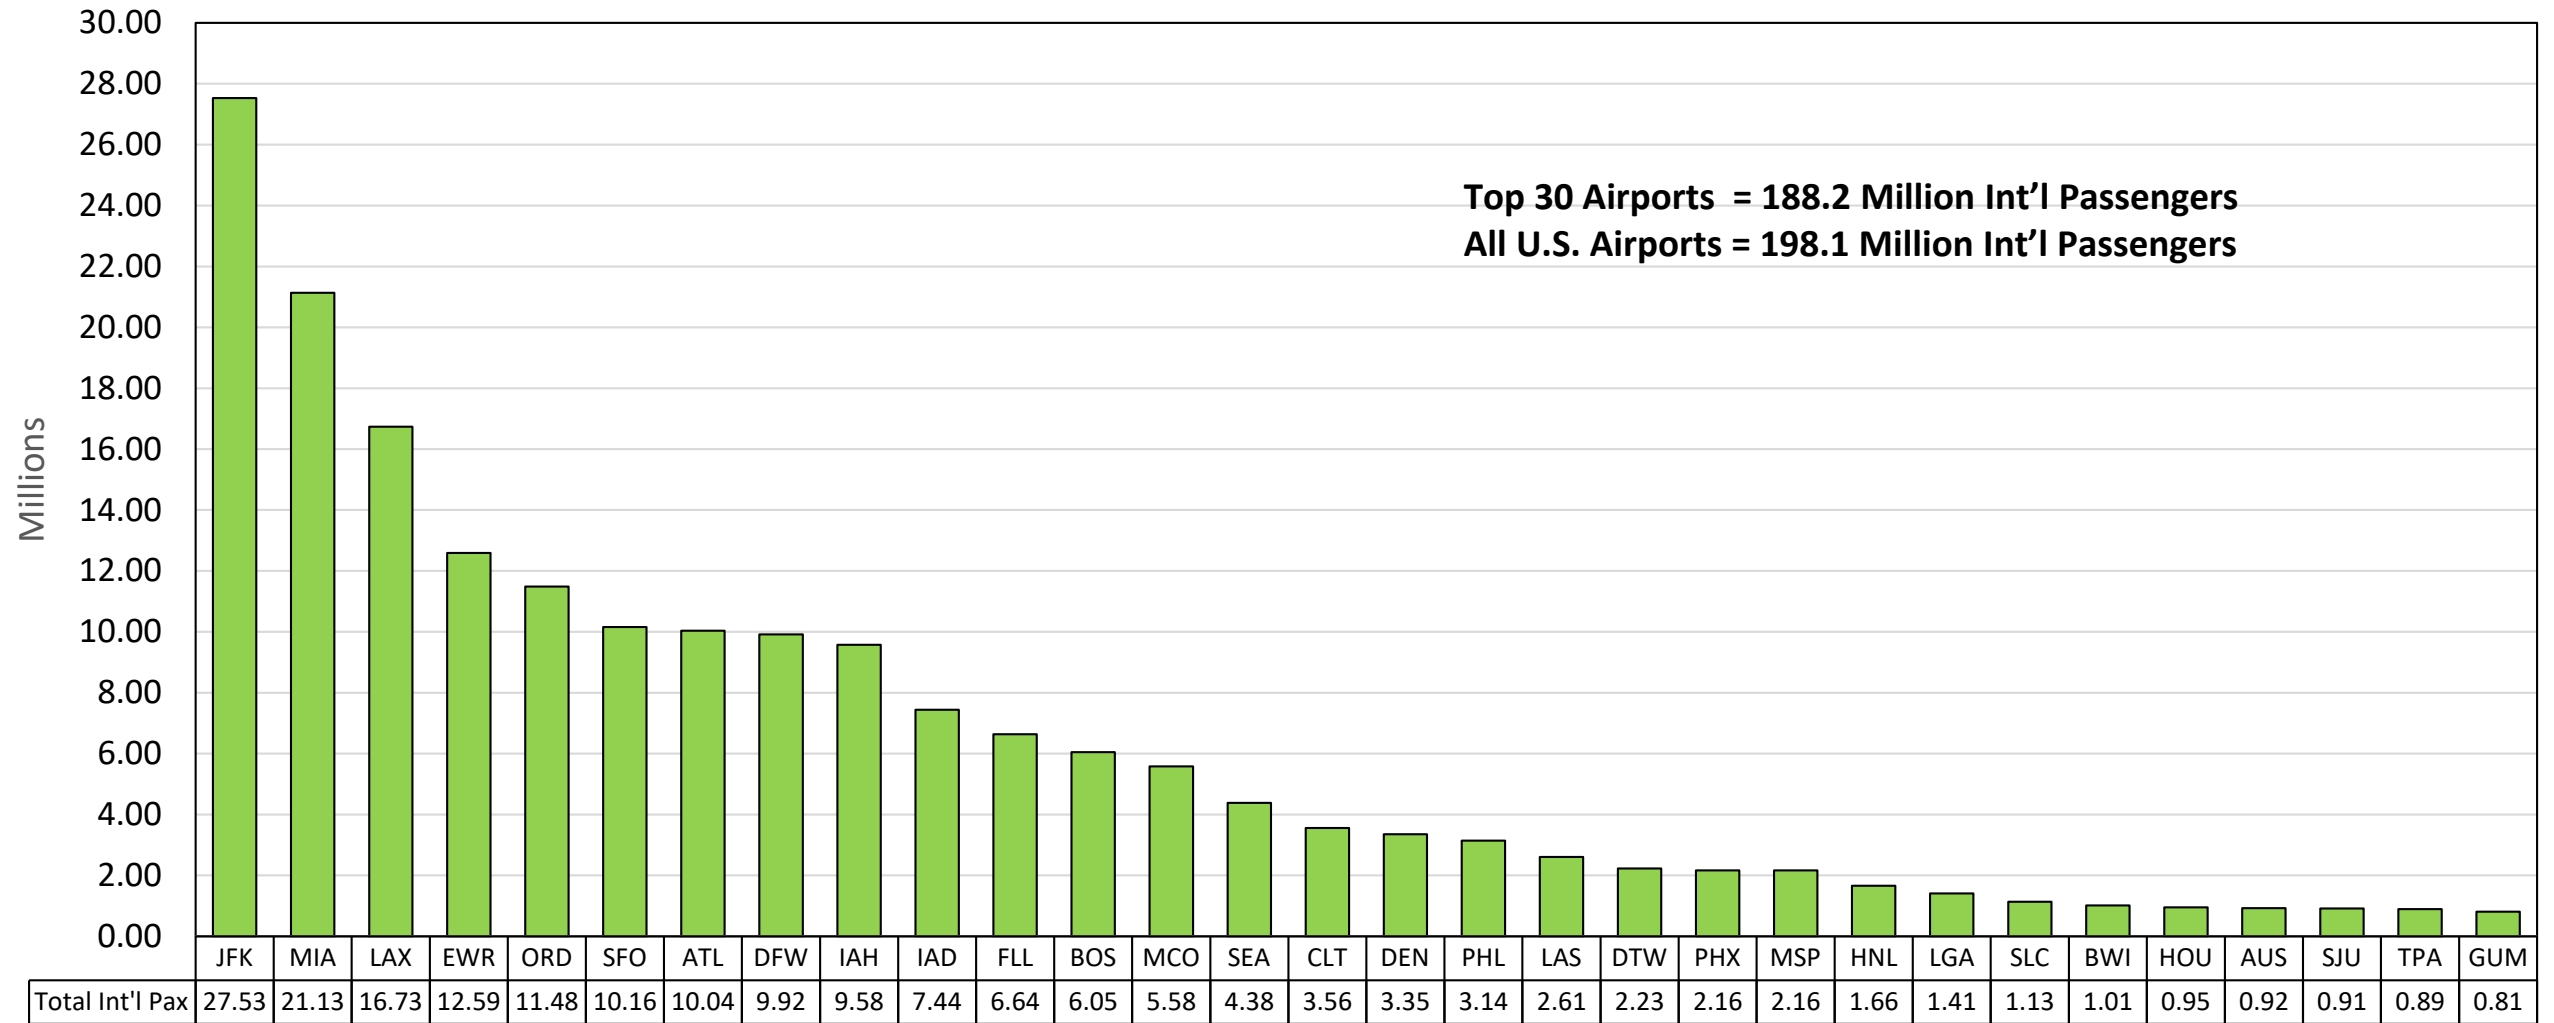

Top 30 U.S. Airports

2022 Total International Passengers Arriving/Departing the U.S.

Source: APIS/I-92 U.S. International Flights (embark/debark passengers) [I-92 INTERNATIONAL AIR PASSENGER TRAFFIC MONITOR](#)