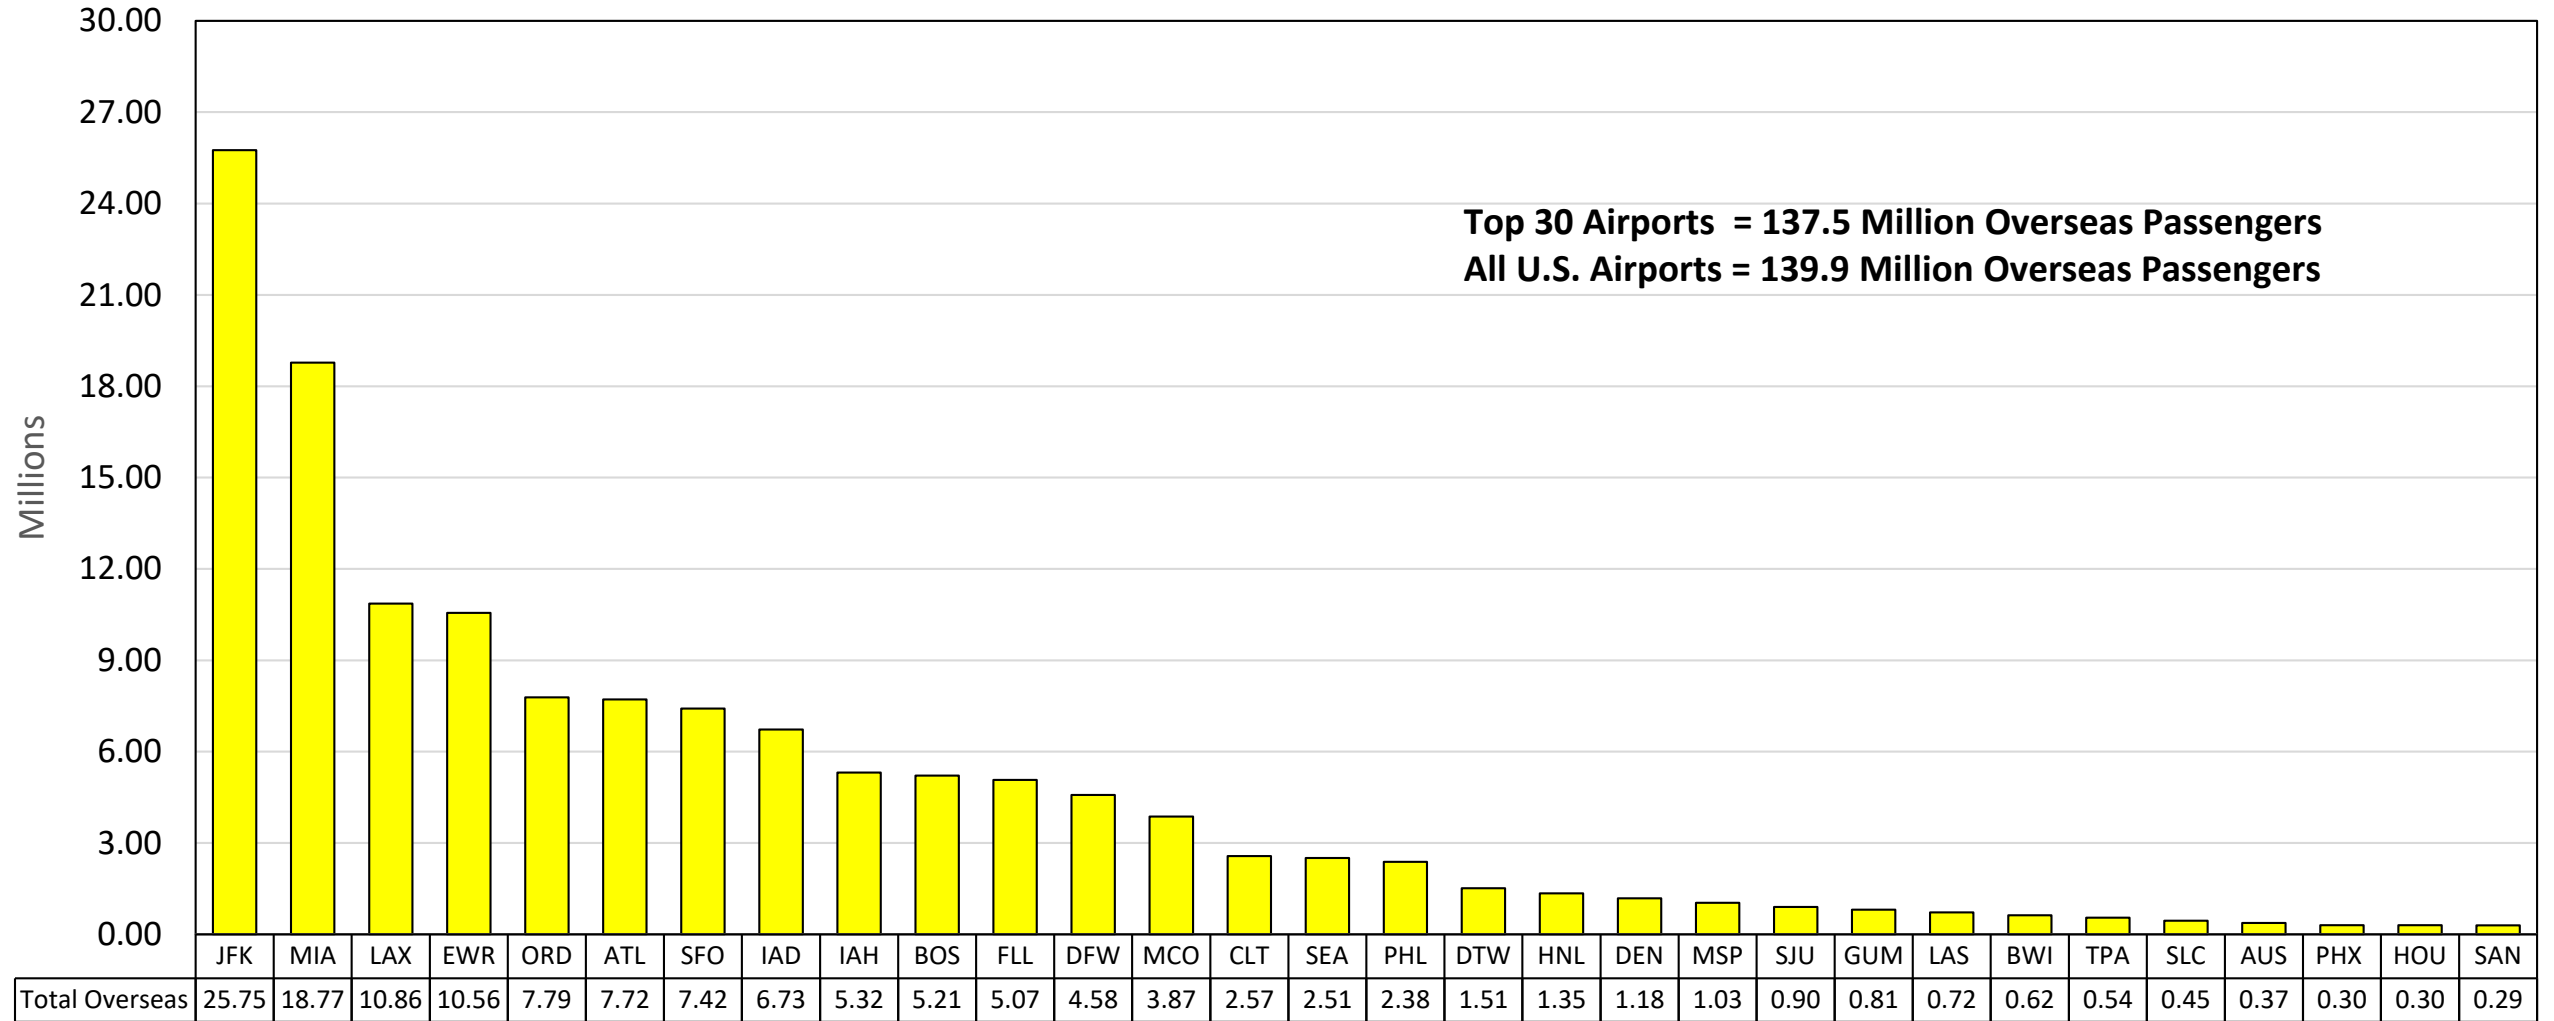

Top 30 U.S. Airports

2022 Total Overseas Passengers Arriving/Departing the U.S.

Source: APIS/I-92 U.S. International Flights (embark/debark passengers) [I-92 INTERNATIONAL AIR PASSENGER TRAFFIC MONITOR](#)