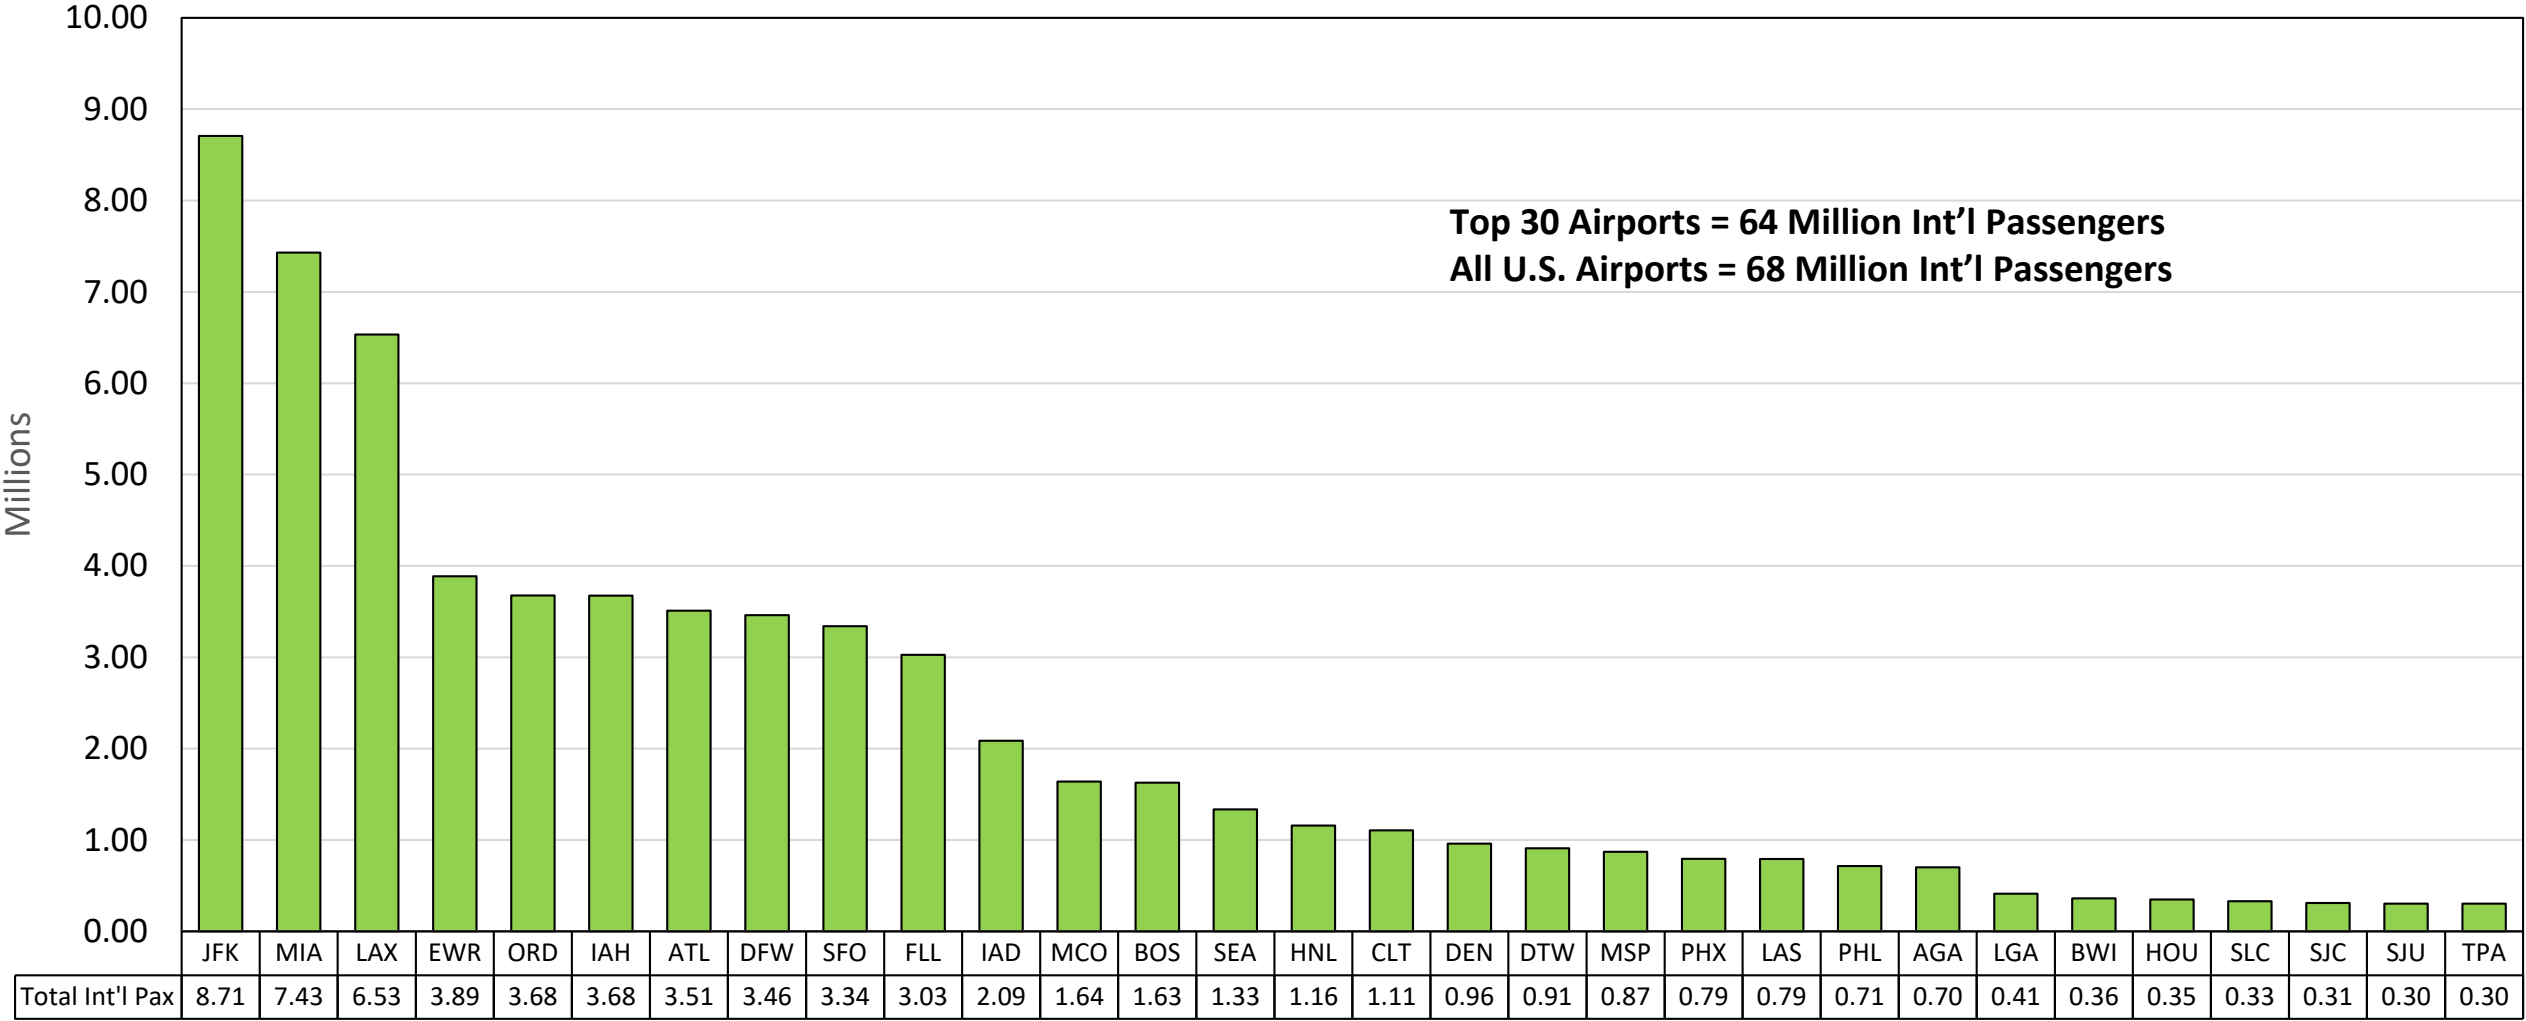

Top 30 U.S. Airports

2020 Total International Passengers Arriving/Departing the U.S.

Source: APIS/I-92 U.S. International Flights (embark/debark passengers) [I-92 INTERNATIONAL AIR PASSENGER TRAFFIC MONITOR](#)